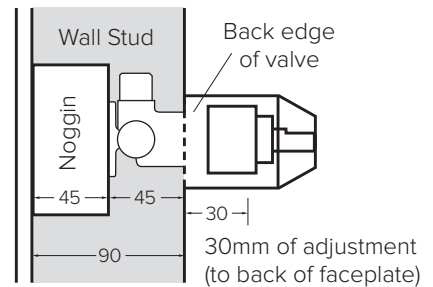

30MM ADJUSTMENT RANGE

The Mains Pressure shower mixer features a 30mm adjustment range allowing for different installation requirements and thickness of wall/cladding materials.

OPTIONAL 13MM EXTENSION KIT

43mm of adjustment (to the back of faceplate) can be achieved using the 13mm extension kit.
Code: **43472.00**

Note: Compatible with 40mm Mains Pressure Valve only

SEPARATED WATERWAYS

Separated waterways ensure safety is paramount, reducing any risk of lead contamination.